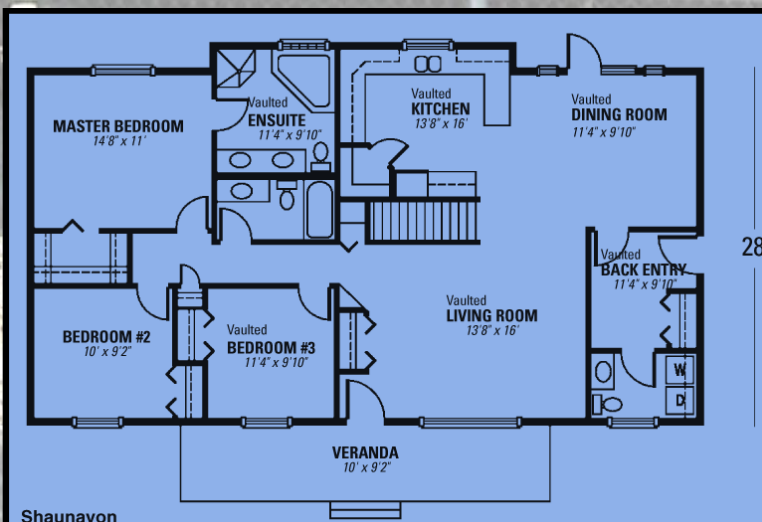

1782 Shaunavon II \$167,040

Regular Price: \$177,702

Features:

- ✓ 1532 square feet
- ✓ 3 Bedrooms 3 Bathrooms
- ✓ Country Home Look
- ✓ Vaulted living area
- ✓ Covered Front Veranda

Trim Color:
PPG 515-4

Paint Color:
PPG 515-5

Countertop:
Wilson Art:
Kalahari Topaz

Marca Maple
Davenport

Tile: Kitchen,
Entrance,
Main Bath

Laminate—Dining
Room, Living Room,
Hallway & Bedrooms

Note: This house is a reverse image of this plan.

Tile: En-suite