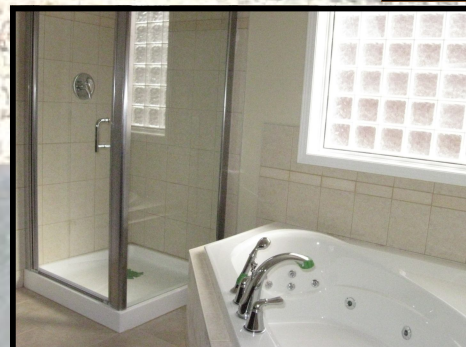

1782 Shaunavon II \$167,040

Regular Price: \$177,702

Features:

- ✓ 1532 square feet
- ✓ 3 Bedrooms 3 Bathrooms
- ✓ Country Home Look
- ✓ Vaulted living area
- ✓ Covered Front Veranda

Trim Color:
PPG 515-4

Paint Color:
PPG 515-5

Countertop:
Wilson Art:
Kalahari Topaz

Marca Maple
Davenport

Tile: Kitchen,
Entrance,
Main Bath

Laminate—Dining
Room, Living Room,
Hallway & Bedrooms

Note: This house is a reverse image of this plan.