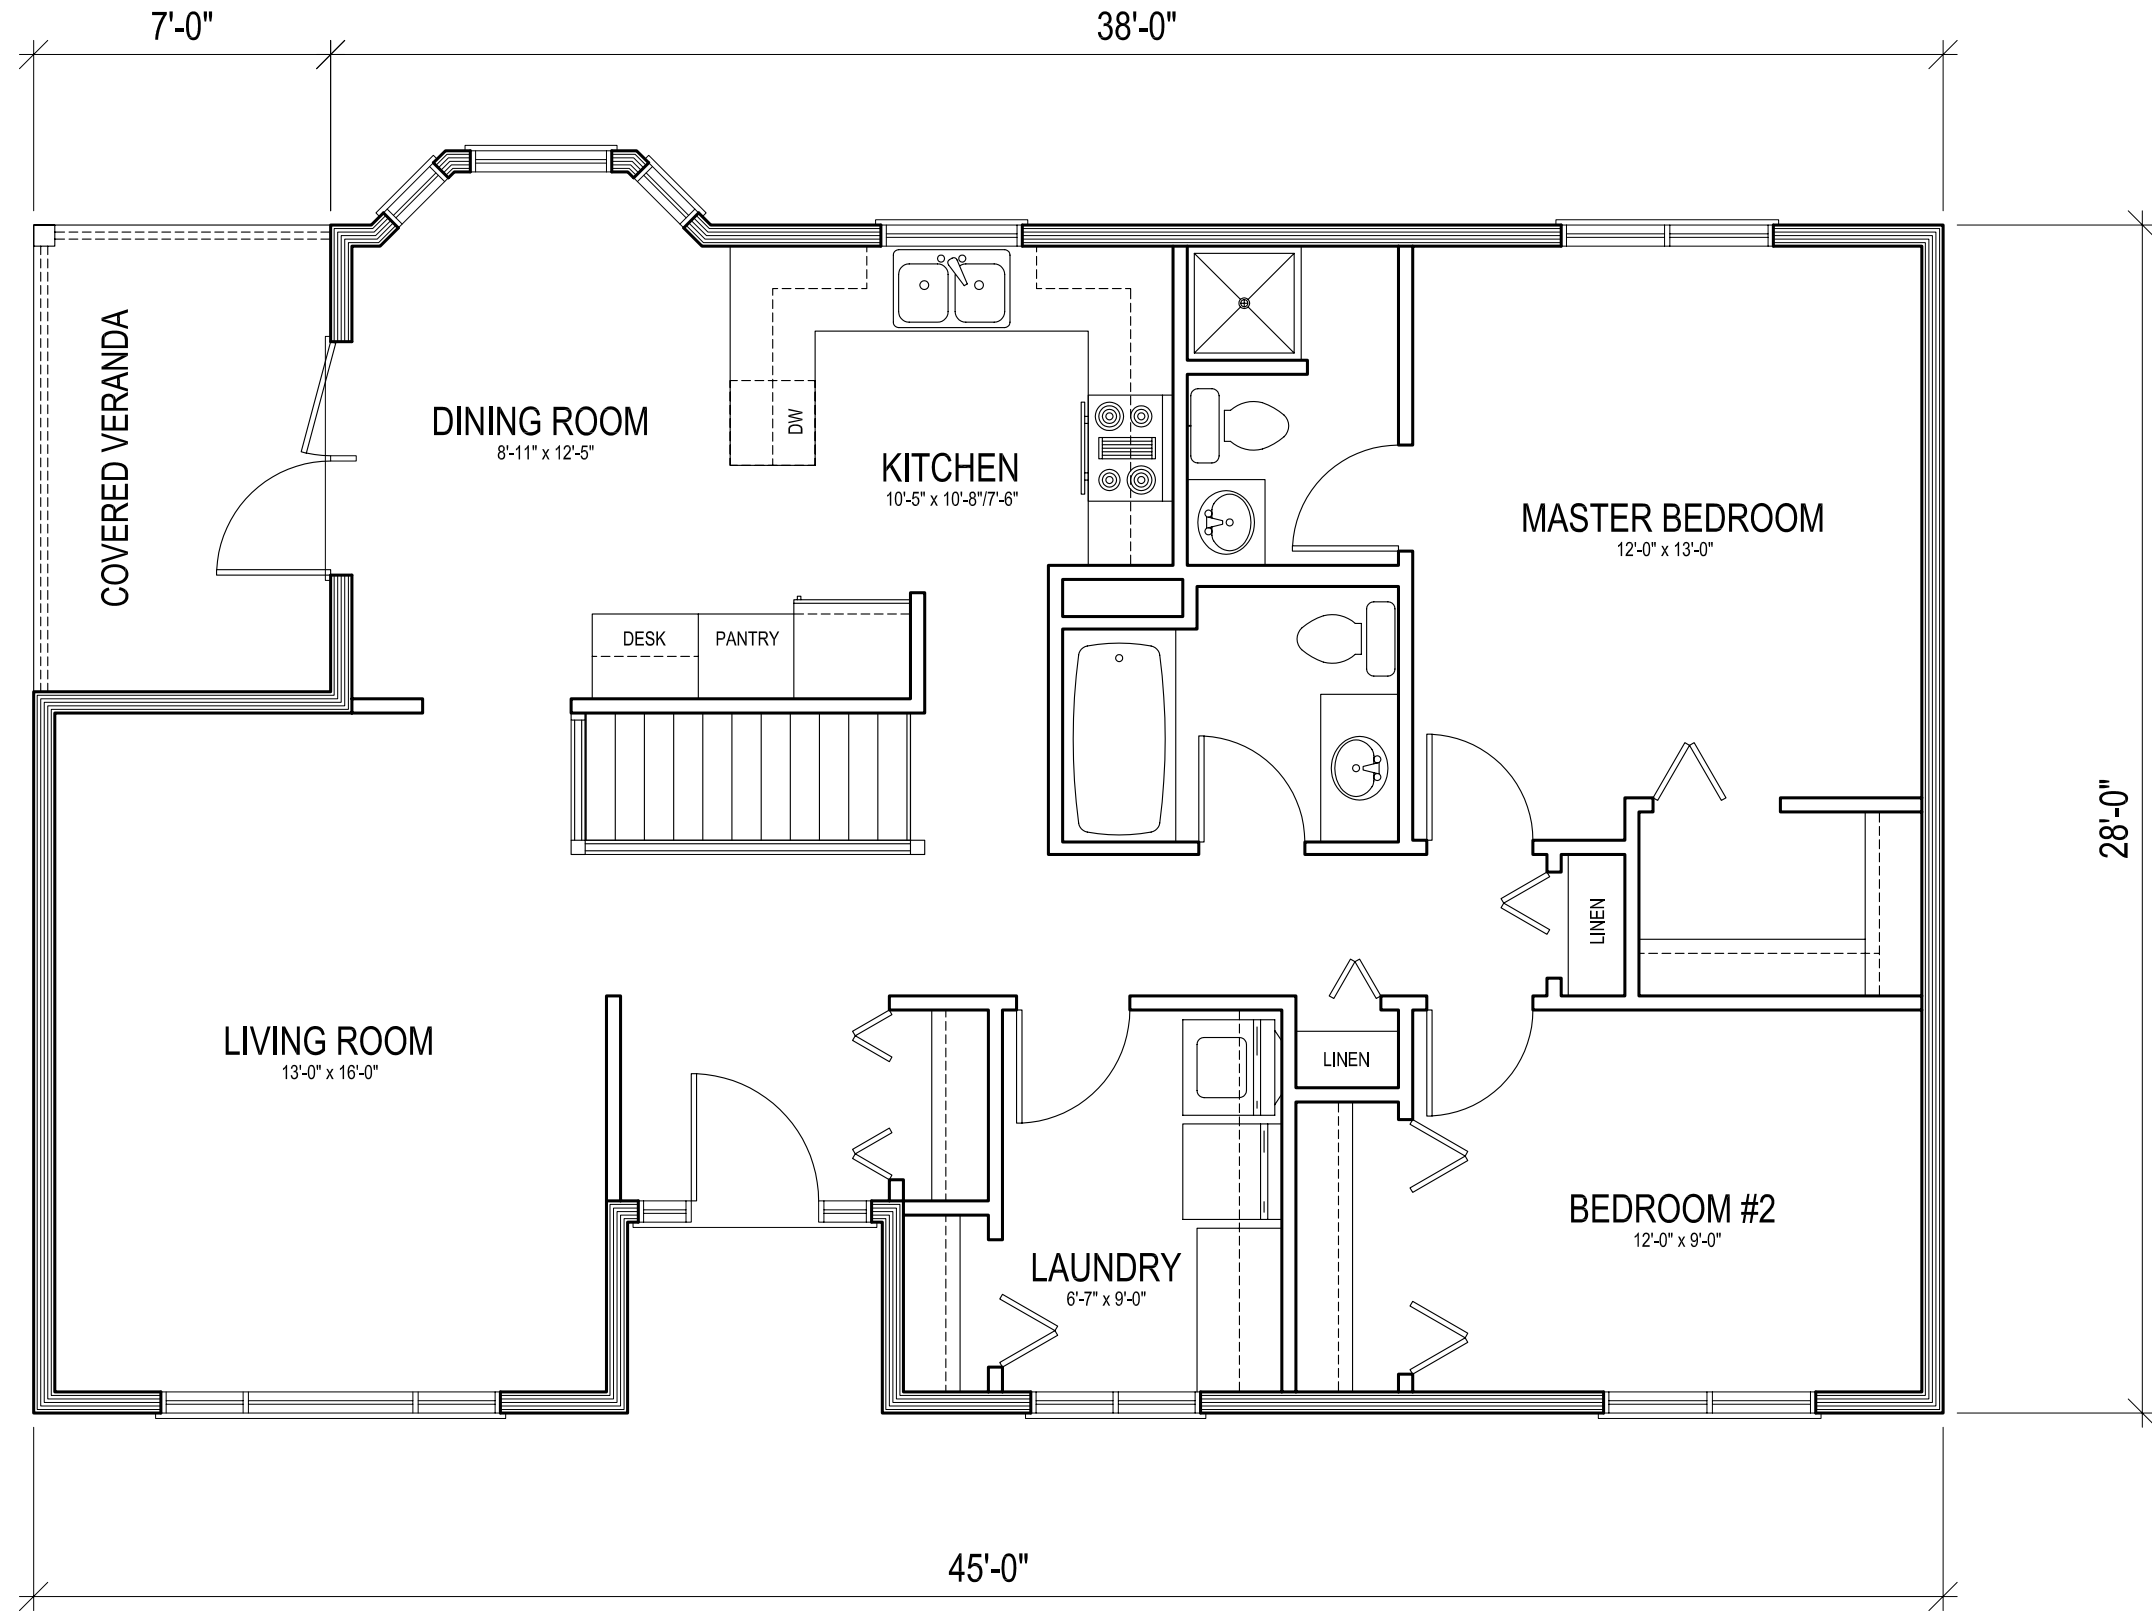

The Avonlea

1167 Sq. Ft.

J&H Homes...Western Canada's Most Trusted RTM Home Builder Since 1969

The Avonlea

1167 sq.ft

Highlights

- Main Floor Laundry
- Triple Pane Windows
- Covered Veranda

J&H Homes...Western Canada's Most Trusted RTM Home Builder Since 1969