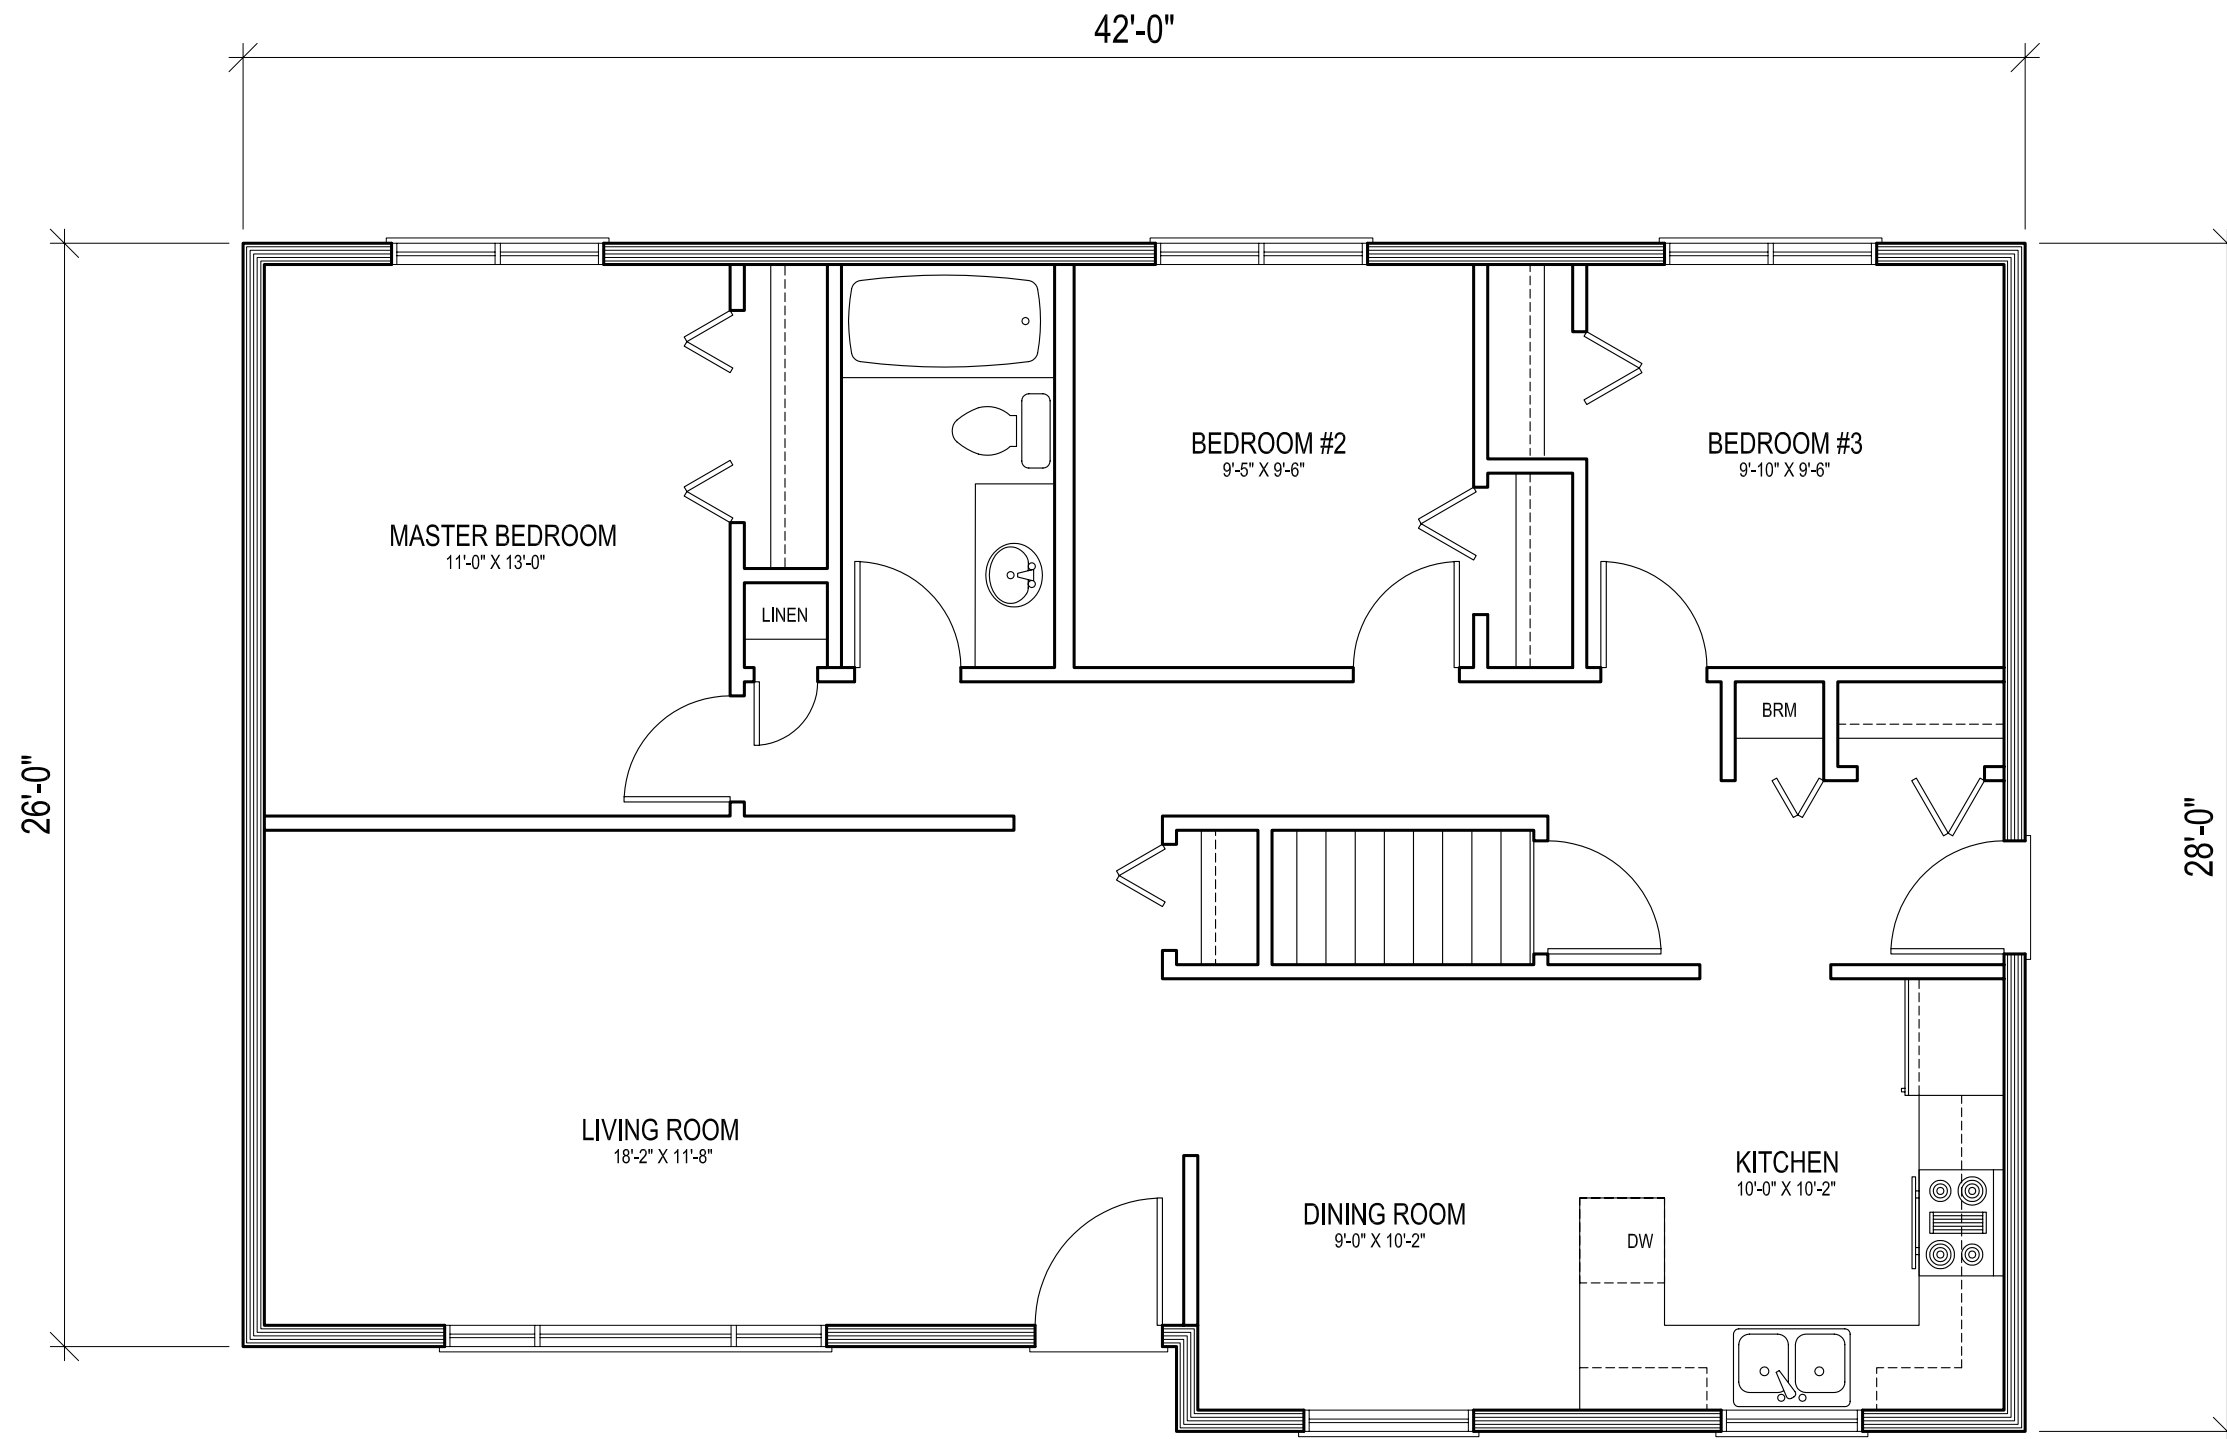

# The Battleford

1132 Sq. Ft.

J&H Homes...Western Canada's Most Trusted RTM Home Builder Since 1969

# The Battleford

1132 sq.ft