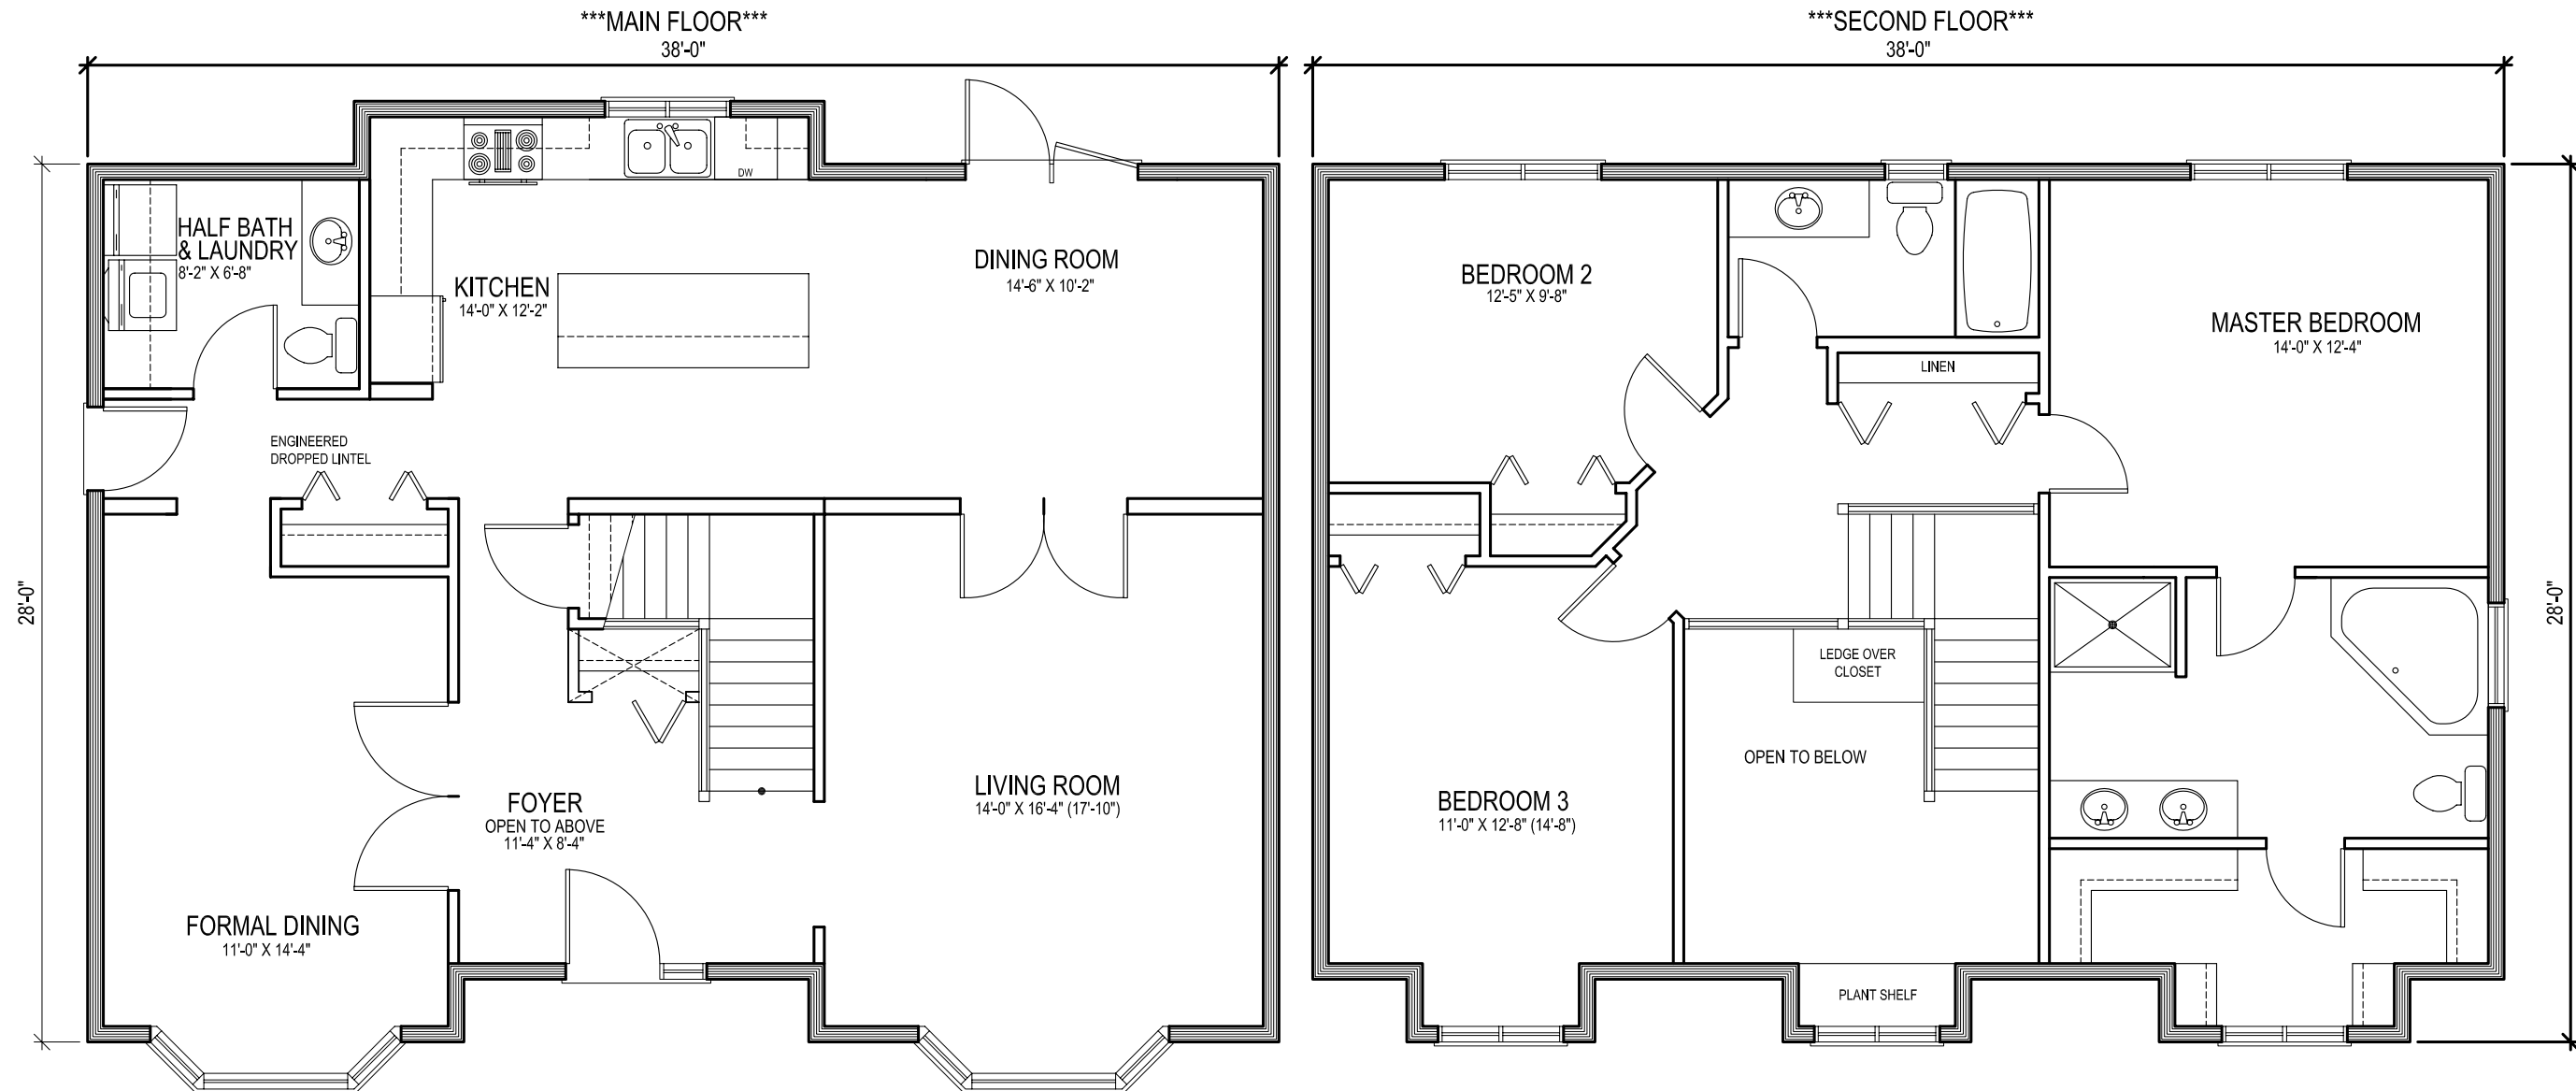

# The Imperial

2034 Sq. Ft.

J&H Homes...Western Canada's Most Trusted RTM Home Builder Since 1969

# The Imperial

2034 sq.ft

## Highlights

- Main Floor Laundry
- Optional Stone on Exterior of Bay Windows
- Triple Pane Windows
- Corner Jetted Bathtub in Ensuite
- Large Ensuite Bathroom

J&H Homes...Western Canada's Most Trusted RTM Home Builder Since 1969