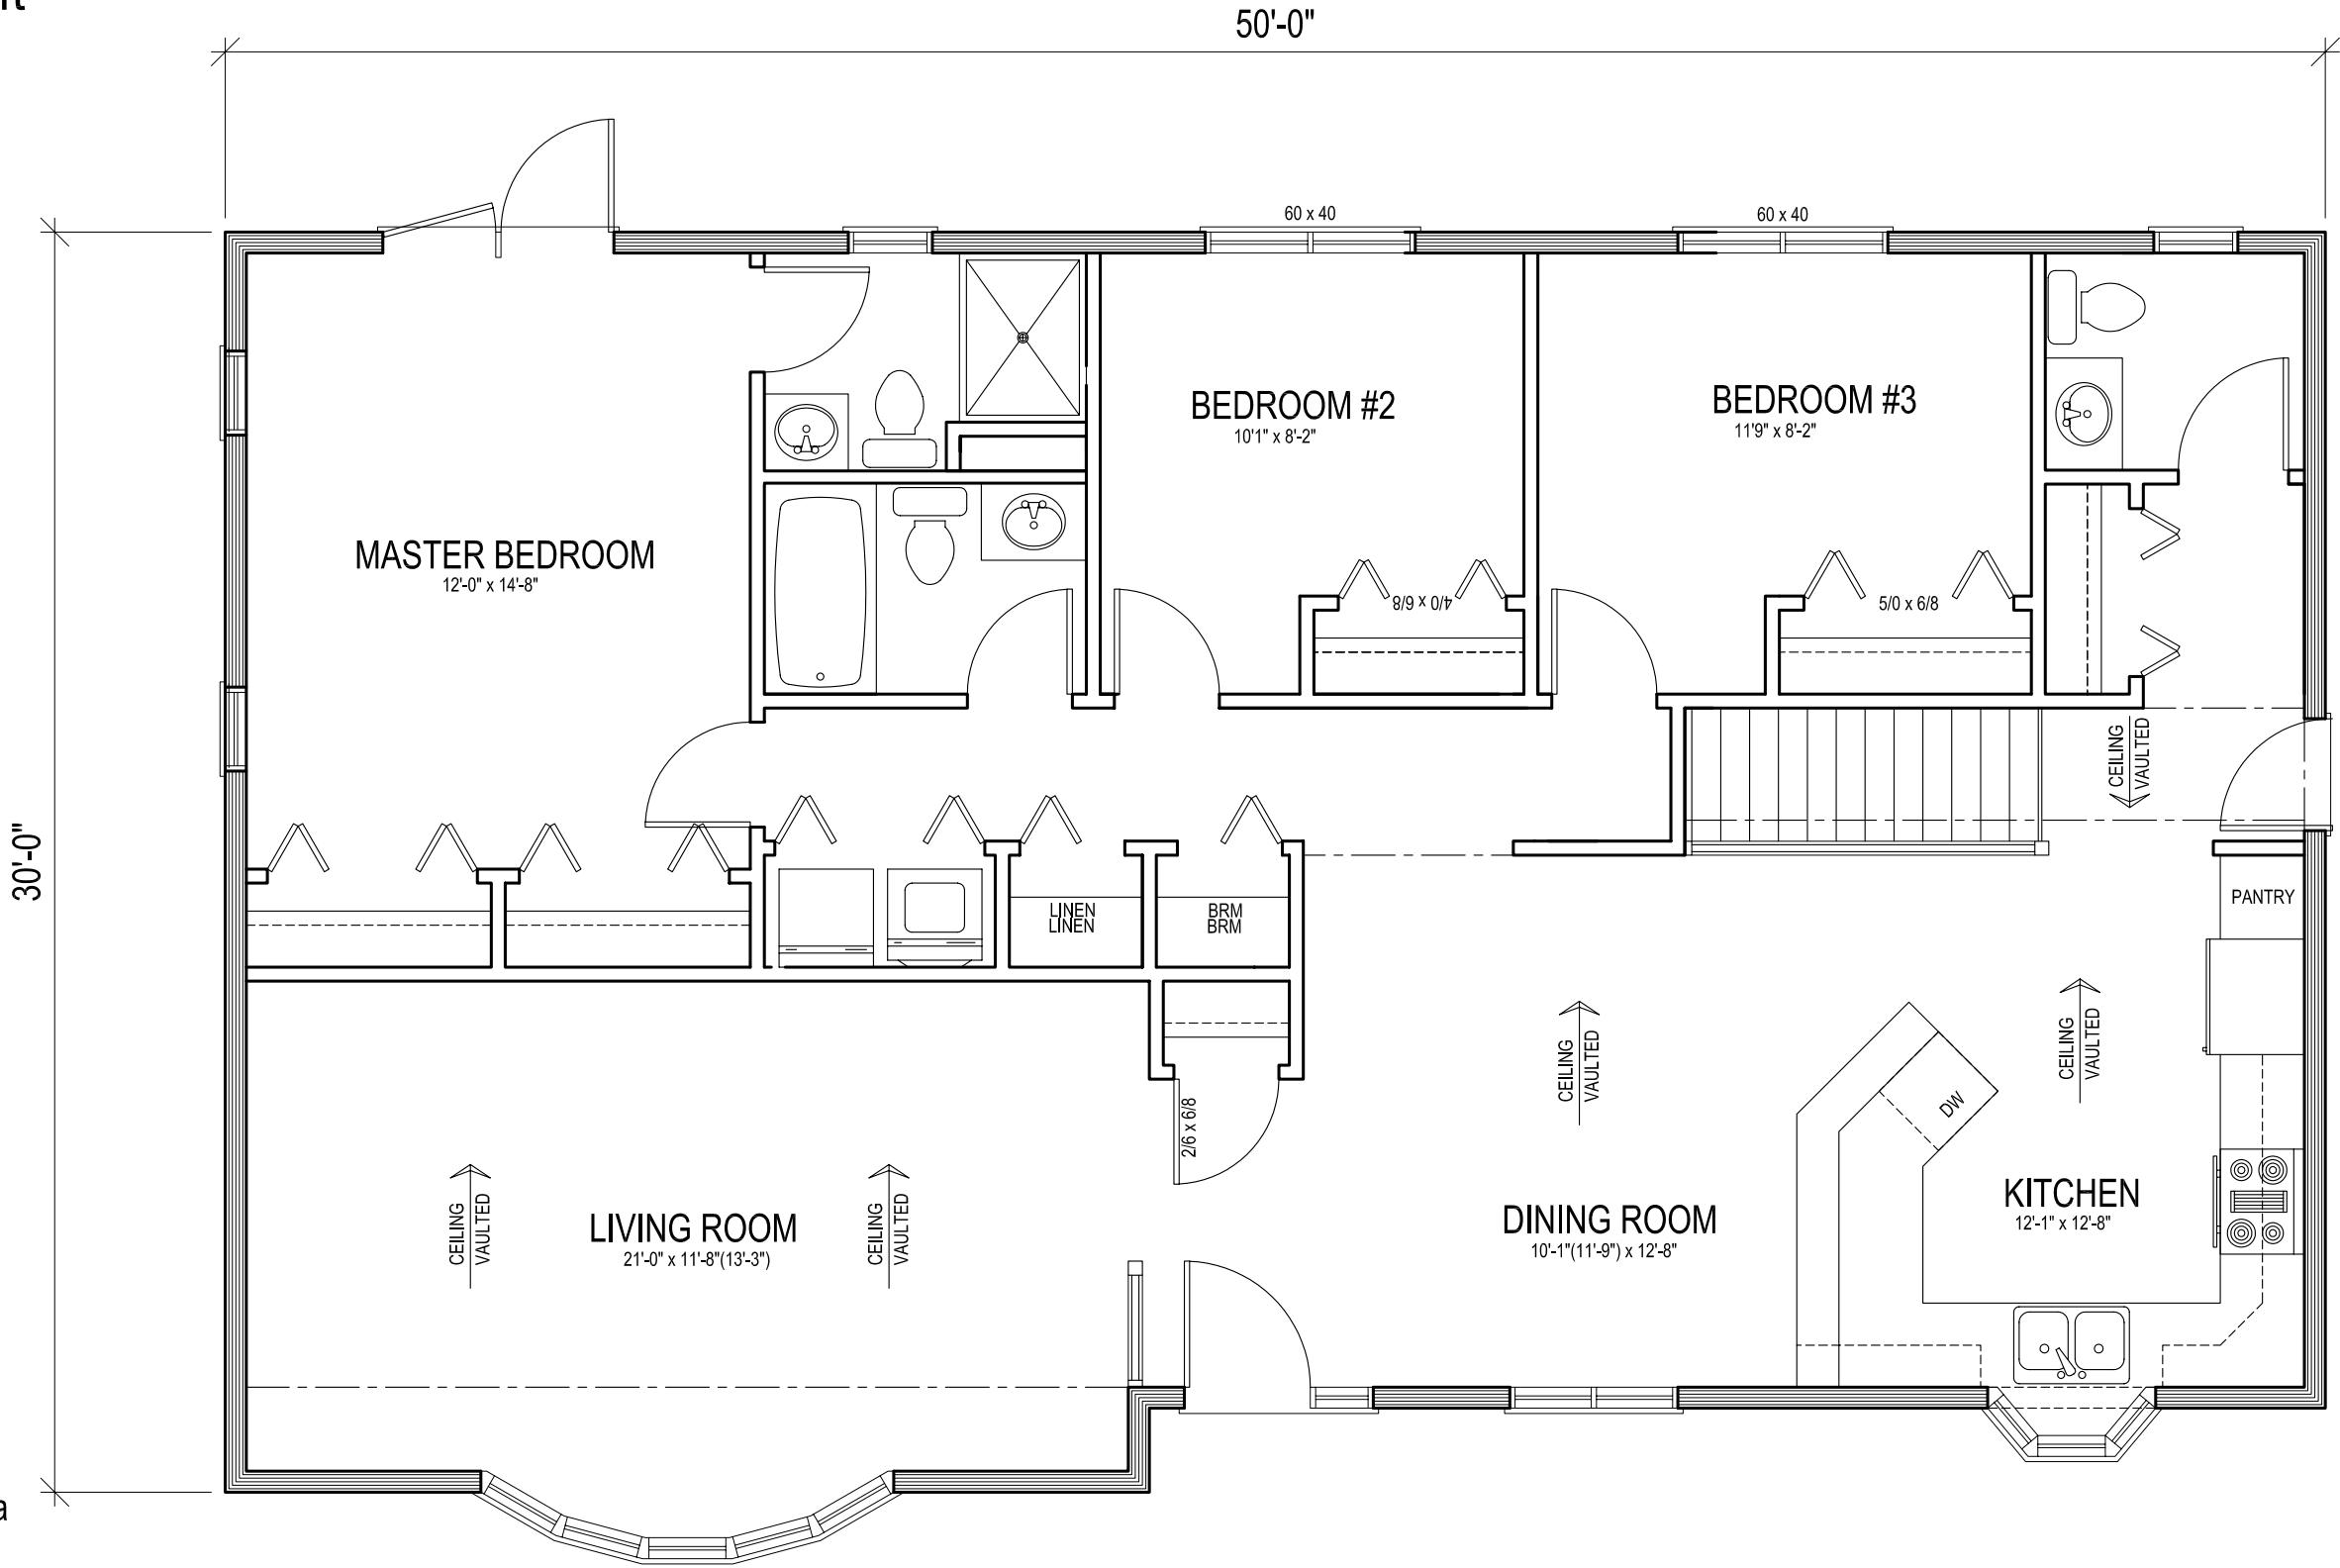

**The Montana**

**1455 Sq. Ft.**

J&H Homes...Western Canada's Most Trusted RTM Home Builder Since 1969

# The Montana

1455 sq.ft